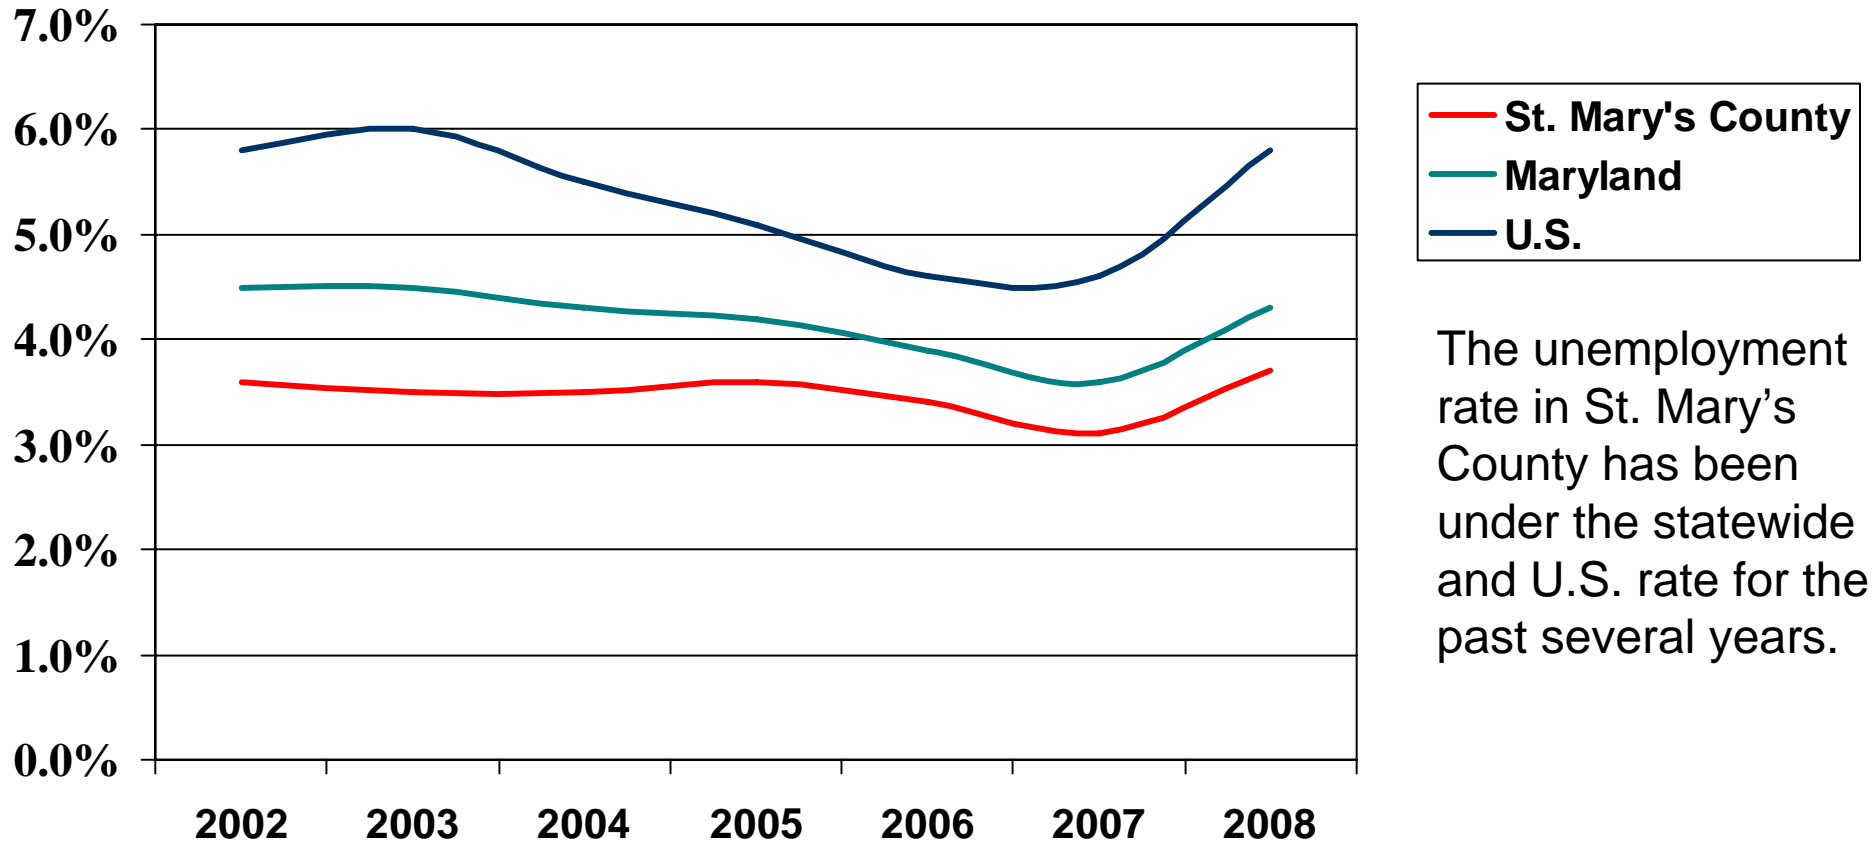

Unemployment Rate History

2002-2008

The unemployment rate in St. Mary's County has been under the statewide and U.S. rate for the past several years.

Source: Maryland Department of Labor, License and Regulation as of January 2009/U.S. Bureau of Labor Statistics.