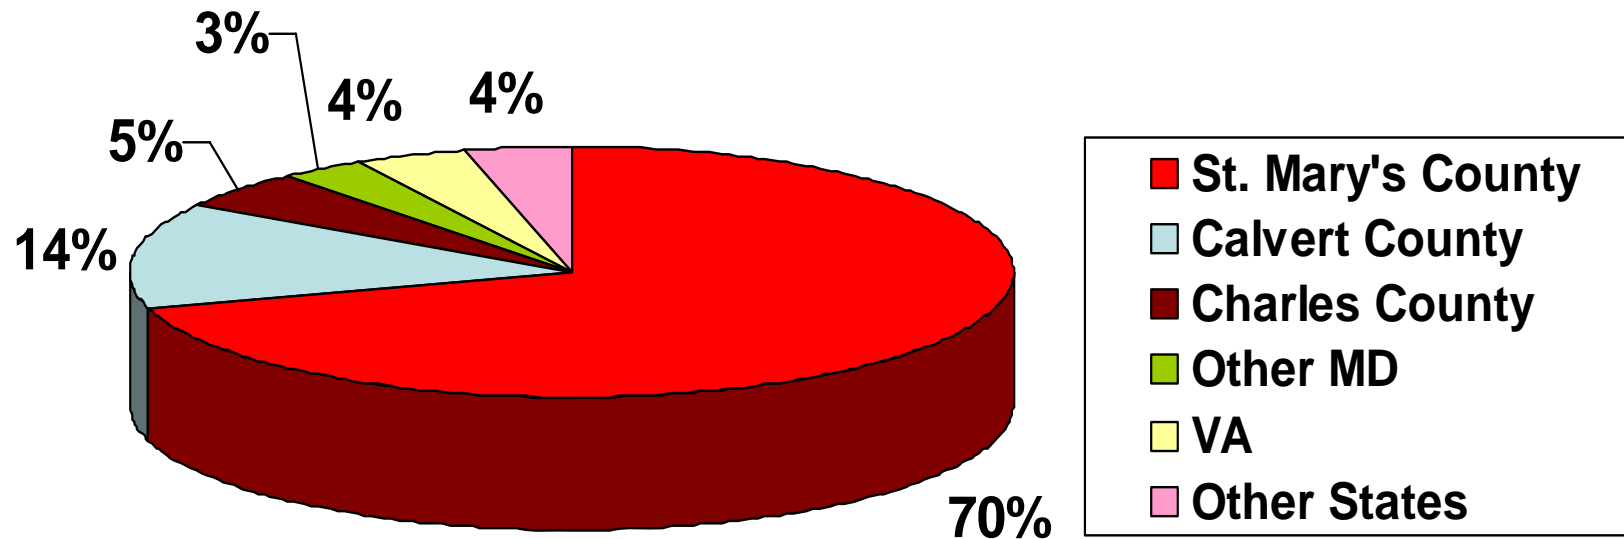

NAS Patuxent River Employment by Residence

More than two-thirds of the 7,725 NAS Patuxent River civilians are county residents. Others commute from counties to the north and from Northern Virginia.

Source: Naval Air Station Patuxent River, February 2009.