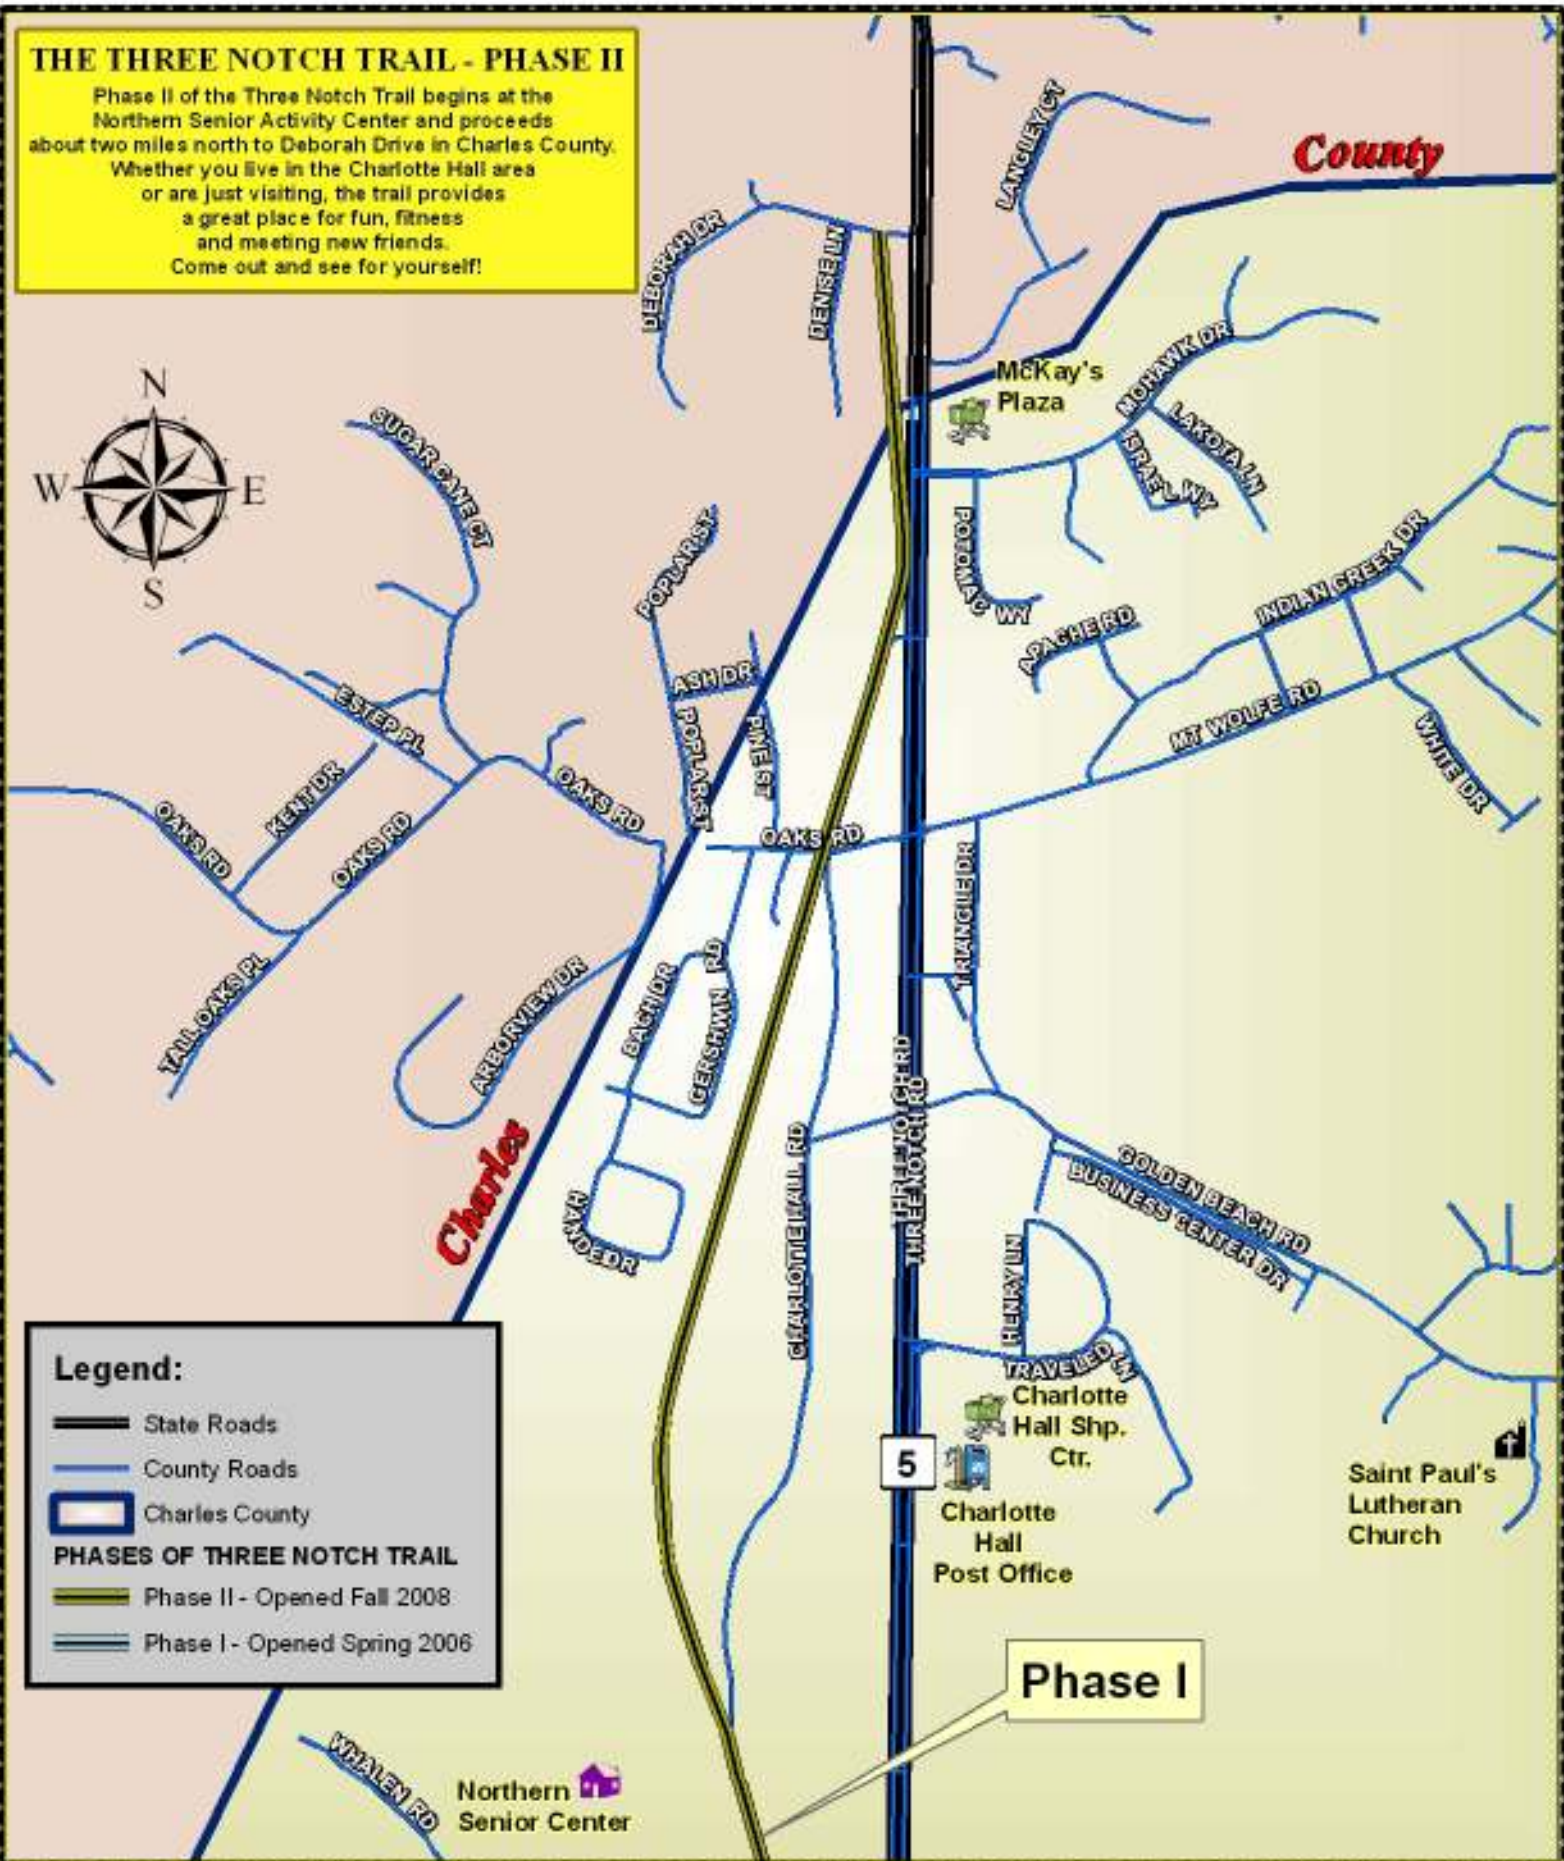

THE THREE NOTCH TRAIL - PHASE II

Phase II of the Three Notch Trail begins at the Northern Senior Activity Center and proceeds about two miles north to Deborah Drive in Charles County. Whether you live in the Charlotte Hall area or are just visiting, the trail provides a great place for fun, fitness and meeting new friends. Come out and see for yourself!

Phase II of the Three Notch Trail